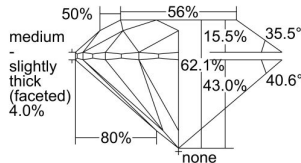

GIA®

FACSIMILE

GIA REPORT 6371711679

Verify this report at GIA.edu

GIA NATURAL DIAMOND DOSSIER®

February 24, 2021
GIA Report Number 6371711679
Shape and Cutting Style ..... Round Brilliant
Measurements ..... 5.11 - 5.12 x 3.18 mm

GRADING RESULTS

Carat Weight ..... 0.51 carat
Color Grade ..... E
Clarity Grade VS2
Cut Grade ..... Excellent

ADDITIONAL GRADING INFORMATION

Polish ..... Excellent
Symmetry ..... Excellent
Fluorescence ..... Strong Blue
Clarity Characteristics ..... Crystal
Inscription(s): GIA 6371711679

PROPORTIONS

Profile to actual proportions