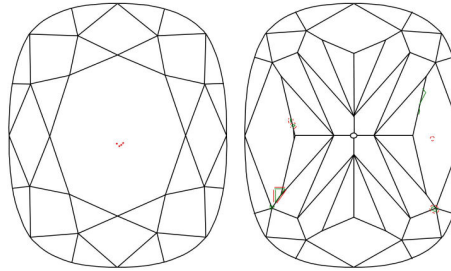

GIA NATURAL DIAMOND GRADING REPORT

April 13, 2021  
 GIA Report Number ..... 6371933901  
 Shape and Cutting Style ..... Cushion Modified Brilliant  
 Measurements ..... 5.72 x 5.25 x 3.94 mm

GRADING RESULTS

Carat Weight ..... 1.02 carat  
 Color Grade ..... I  
 Clarity Grade ..... VVS2

ADDITIONAL GRADING INFORMATION

Polish ..... Excellent  
 Symmetry ..... Good  
 Fluorescence ..... None  
 Inscription(s): GIA 6371933901

PROPORTIONS

Profile not to actual proportions

CLARITY CHARACTERISTICS

KEY TO SYMBOLS\*

- Pinpoint      ^ Extra Facet
- ◡ Indented Natural
- ☉ Cloud
- △ Natural

\* Red symbols denote internal characteristics (inclusions). Green or black symbols denote external characteristics (blemishes). Diagram is an approximate representation of the diamond, and symbols shown indicate type, position, and approximate size of clarity characteristics. All clarity characteristics may not be shown. Details of finish are not shown.