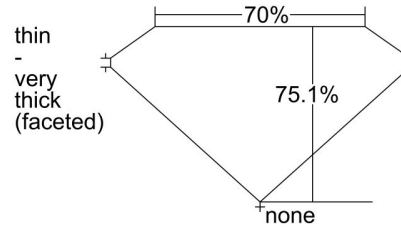

GIA NATURAL DIAMOND GRADING REPORT

April 13, 2021  
 GIA Report Number ..... 6371933901  
 Shape and Cutting Style ..... Cushion Modified Brilliant  
 Measurements ..... 5.72 x 5.25 x 3.94 mm

GRADING RESULTS

Carat Weight ..... 1.02 carat  
 Color Grade ..... I  
 Clarity Grade ..... VVS2

ADDITIONAL GRADING INFORMATION

Polish ..... Excellent  
 Symmetry ..... Good  
 Fluorescence ..... None  
 Inscription(s): GIA 6371933901

PROPORTIONS

Profile not to actual proportions

CLARITY CHARACTERISTICS

KEY TO SYMBOLS\*

- Pinpoint      ^ Extra Facet
- ◡ Indented Natural
- ☉ Cloud
- △ Natural

\* Red symbols denote internal characteristics (inclusions). Green or black symbols denote external characteristics (blemishes). Diagram is an approximate representation of the diamond, and symbols shown indicate type, position, and approximate size of clarity characteristics. All clarity characteristics may not be shown. Details of finish are not shown.