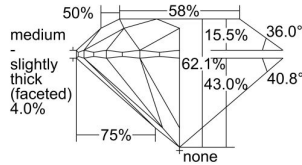

GIA®

FACSIMILE

GIA REPORT 6371954481

Verify this report at GIA.edu

GIA NATURAL DIAMOND DOSSIER®

March 13, 2021
GIA Report Number 6371954481
Shape and Cutting Style ..... Round Brilliant
Measurements ..... 4.69 - 4.72 x 2.92 mm

GRADING RESULTS

Carat Weight ..... 0.40 carat
Color Grade ..... E
Clarity Grade S11
Cut Grade ..... Excellent

ADDITIONAL GRADING INFORMATION

Polish ..... Excellent
Symmetry ..... Excellent
Fluorescence ..... None
Clarity Characteristics ..... Cloud, Crystal
Inscription(s): GIA 6371954481

PROPORTIONS

Profile to actual proportions

GRADING SCALES

GIA COLOR SCALE	GIA CLARITY SCALE	GIA CUT SCALE	
D	FLAWLESS	EXCELLENT	
E	INTERNALLY FLAWLESS		
F		VVS₁	VERY GOOD
G	VVS₂		
H	VS₁	GOOD	
I	VS₂		
J	S1₁	FAIR	
K	S1₂		
L	I₁	POOR	
M	I₂		
N	I₃		
O			
P			
Q			
R			
S			
T			
U			
V			
W			
X			
Y			
Z