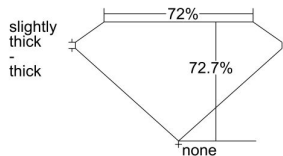

GIA®

FACSIMILE

GIA REPORT 6372052823

Verify this report at GIA.edu

GIA NATURAL DIAMOND DOSSIER®

December 23, 2020
GIA Report Number 6372052823
Shape and Cutting Style ..... **Square Modified Brilliant**
Measurements ..... **5.27 x 5.17 x 3.76 mm**

GRADING RESULTS

Carat Weight ..... **0.90 carat**
Color Grade ..... **G**
Clarity Grade **VS2**

ADDITIONAL GRADING INFORMATION

Polish ..... **Excellent**
Symmetry ..... **Excellent**
Fluorescence ..... **Faint**
Clarity Characteristics..... **Feather**
Inscription(s): GIA 6372052823

PROPORTIONS

Profile not to actual proportions

GRADING SCALES

GIA COLOR SCALE		GIA CLARITY SCALE		
COLORLESS	D	VERY VERY SLIGHTLY INCLUDED	FLAWLESS	
	E		INTERNALLY FLAWLESS	
	F		VVS₁	
	NEAR COLORLESS	G	VERY SLIGHTLY INCLUDED	VVS₂
		H		VS₁
		I	SLIGHTLY INCLUDED	VS₂
		J		SI₁
		K		SI₂
	FAINT	L	INCLUDED	I₁
		M		I₂
N		I₃		
O				
LIGHT		P		
		Q		
		R		
		S		
	T			
	U			
	V			
	W			
X				
Y				
Z