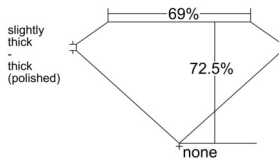

GIA®

FACSIMILE

GIA REPORT 6372384061

Verify this report at gia.edu

GIA NATURAL DIAMOND DOSSIER®

January 22, 2026
GIA Report Number 6372384061
Shape and Cutting Style ..... Square Modified Brilliant
Measurements ..... 4.36 x 4.32 x 3.13 mm

GRADING RESULTS

Carat Weight ..... 0.52 carat
Color Grade ..... E
Clarity Grade SI2

ADDITIONAL GRADING INFORMATION

Polish ..... Excellent
Symmetry ..... Excellent
Fluorescence ..... None
Clarity Characteristics ..... Crystal
Inscription(s): GIA 6372384061

PROPORTIONS

Profile not to actual proportions

GRADING SCALES

GIA COLOR SCALE		GIA CLARITY SCALE			
COLORLESS	D	VERY VERY SLIGHTLY INCLUDED	FLAWLESS		
	E		INTERNALLY FLAWLESS		
	F	VERY SLIGHTLY INCLUDED	VVS₁		
	G		VVS₂		
	H		VS₁		
	NEAR COLORLESS	I	SLIGHTLY INCLUDED	VS₂	
		J		SI₁	
		FAINT	K	INCLUDED	SI₂
			L		I₁
			M		I₂
VERT LIGHT	N	LIGHT	I₃		
	O				
	P				
	Q				
	R