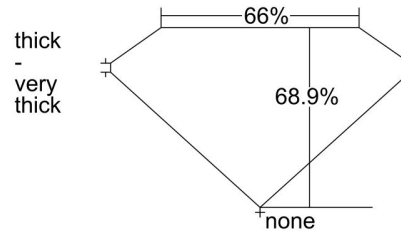

GIA NATURAL DIAMOND GRADING REPORT

February 09, 2021

GIA Report Number 6372510444

Shape and Cutting Style . Cut-Cornered Square Modified Brilliant

Measurements ..... 6.43 x 6.37 x 4.39 mm

GRADING RESULTS

Carat Weight ..... 1.50 carat

Color Grade ..... E

Clarity Grade SI2

ADDITIONAL GRADING INFORMATION

Polish ..... Excellent

Symmetry ..... Very Good

Fluorescence ..... None

Inscription(s): GIA 6372510444

Comments: Additional clouds, pinpoints and internal graining are not shown.

PROPORTIONS

Profile not to actual proportions