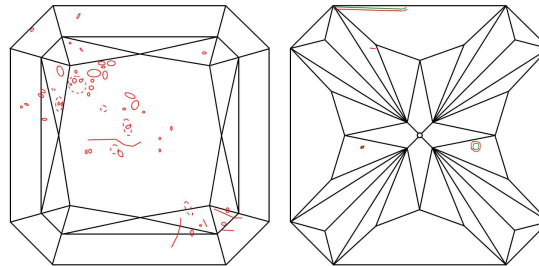

CLARITY CHARACTERISTICS

KEY TO SYMBOLS*

- Crystal
- Knot
- Cloud
- ~ Feather
- ^ Indented Natural

* Red symbols denote internal characteristics (inclusions). Green or black symbols denote external characteristics (blemishes). Diagram is an approximate representation of the diamond, and symbols shown indicate type, position, and approximate size of clarity characteristics. All clarity characteristics may not be shown. Details of finish are not shown.

GRADING SCALES

GIA COLOR SCALE

COLOURLESS	D
	E
	F
NEAR COLOURLESS	G
	H
	I
FAINT	J
	K
	L
VERY LIGHT	M
	N
	O
LIGHT	P
	Q
	R
	S
	T
	U
	V
W	
X	
Y	
Z	

GIA CLARITY SCALE

reportcheck.gia.edu

The results documented in this report refer only to the diamond described, and were obtained using the techniques and equipment available to GIA at the time of examination. This report is not a guarantee or valuation. For additional information and important limitations and disclaimers, please see GIA.edu/terms or call +1 800 421 7250 or +1 760 603 4500. ©2017 Gemological Institute of America, Inc.

THE SECURITY FEATURES IN THIS DOCUMENT, INCLUDING THE HOLOGRAM, SECURITY SCREEN AND MICROPRINT LINES, IN ADDITION TO THOSE NOT LISTED, EXCEED DOCUMENT SECURITY INDUSTRY GUIDELINES.