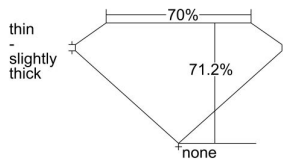

GIA®

FACSIMILE

GIA REPORT 6372682202

Verify this report at GIA.edu

GIA NATURAL DIAMOND DOSSIER®

February 19, 2021
GIA Report Number 6372682202
Shape and Cutting Style ..... Square Modified Brilliant
Measurements ..... 4.52 x 4.46 x 3.17 mm

GRADING RESULTS

Carat Weight ..... 0.50 carat
Color Grade I
Clarity Grade VS2

ADDITIONAL GRADING INFORMATION

Polish ..... Excellent
Symmetry ..... Very Good
Fluorescence ..... None
Clarity Characteristics ..... Feather, Cloud, Crystal
Inspection(s): GIA 6372682202

PROPORTIONS

Profile not to actual proportions

GRADING SCALES

GIA COLOR SCALE		GIA CLARITY SCALE			
COLORLESS	D	VERY VERY SLIGHTLY INCLUDED	FLAWLESS		
	E		INTERNALLY FLAWLESS		
	F	VERY SLIGHTLY INCLUDED	VVS₁		
	G		VVS₂		
	H		VS₁		
	NEAR COLORLESS	I	SLIGHTLY INCLUDED	VS₂	
		J		SI₁	
		FAINT	K	INCLUDED	SI₂
			L		I₁
			M		I₂
VERT LIGHT	N	INCLUDED	I₃		
	O				
	P				
	Q				
	R				
LIGHT	S				
	T				
	U				
	V				
	W				
	X				
	Y				
	Z