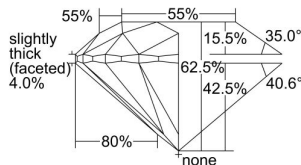

GIA®

FACSIMILE

GIA REPORT 6372710329

Verify this report at GIA.edu

GIA NATURAL DIAMOND DOSSIER®

March 04, 2021
GIA Report Number 6372710329
Shape and Cutting Style ..... Round Brilliant
Measurements ..... 5.88 - 5.93 x 3.69 mm

GRADING RESULTS

Carat Weight ..... 0.80 carat
Color Grade ..... J
Clarity Grade S11
Cut Grade ..... Excellent

ADDITIONAL GRADING INFORMATION

Polish ..... Very Good
Symmetry ..... Very Good
Fluorescence ..... Medium Blue
Clarity Characteristics ..... Cloud, Crystal
Inscription(s): GIA 6372710329

PROPORTIONS

Profile to actual proportions

GRADING SCALES

GIA COLOR SCALE	GIA CLARITY SCALE	GIA CUT SCALE	
D	FLAWLESS	EXCELLENT	
E	INTERNALLY FLAWLESS		
F		VVS₁	VERY GOOD
G	VVS₂		
H	VS₁	GOOD	
I	VS₂		
J	S1₁	FAIR	
K	S1₂		
L	I₁	POOR	
M	I₂		
N	I₃		
O			
P			
Q			
R			
S			
T			
U			
V			
W			
X			
Y			
Z