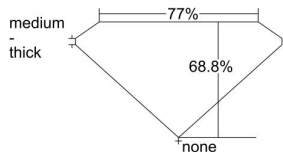

GIA®

FACSIMILE

GIA REPORT 6372801700

Verify this report at GIA.edu

GIA NATURAL DIAMOND DOSSIER®

March 01, 2021
GIA Report Number 6372801700
Shape and Cutting Style ..... Square Modified Brilliant
Measurements ..... 4.08 x 3.96 x 2.72 mm

GRADING RESULTS

Carat Weight ..... 0.35 carat
Color Grade ..... E
Clarity Grade VS1

ADDITIONAL GRADING INFORMATION

Polish ..... Very Good
Symmetry ..... Good
Fluorescence ..... None
Clarity Characteristics ..... Feather
Inscription(s): GIA 6372801700

PROPORTIONS

Profile not to actual proportions

GRADING SCALES

GIA COLOR SCALE		GIA CLARITY SCALE			
COLORLESS	D	VERY VERY SLIGHTLY INCLUDED	FLAWLESS		
	E		INTERNALLY FLAWLESS		
	F	VERY SLIGHTLY INCLUDED	VVS₁		
	G		VVS₂		
	H		VS₁		
	NEAR COLORLESS	I	VERY SLIGHTLY INCLUDED	VS₂	
		J		SI₁	
		FAINT	K	SLIGHTLY INCLUDED	SI₂
			L		I₁
			M		I₂
VERT LIGHT	N	INCLUDED	I₃		
	O				
	P				
	Q				
	R				
	S				
	T				
LIGHT	U				
	V				
	W				
	X				
Y					
Z