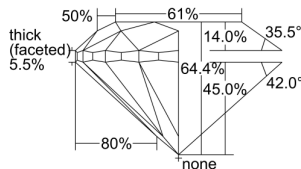

GIA®

FACSIMILE

GIA REPORT 6372862551

Verify this report at GIA.edu

GIA NATURAL DIAMOND DOSSIER®

July 23, 2024
GIA Report Number 6372862551
Shape and Cutting Style ..... Round Brilliant
Measurements ..... 4.95 - 4.97 x 3.20 mm

GRADING RESULTS

Carat Weight ..... 0.50 carat
Color Grade I
Clarity Grade VS1
Cut Grade ..... Very Good

ADDITIONAL GRADING INFORMATION

Polish ..... Excellent
Symmetry ..... Excellent
Fluorescence ..... None
Clarity Characteristics..... Cloud, Crystal, Pinpoint
Inspection(s): GIA 6372862551

PROPORTIONS

Profile to actual proportions

GRADING SCALES

GIA COLOR SCALE

COLORESS	D
	E
	F
	G
	H
	I
	J
NEAR COLORESS	K
	L
FAIN	M
	N
	O
	P
	Q
VERY LIGHT	R
	S
	T
	U
	V
	W
	X
	Y
LIGHT	Z

GIA CLARITY SCALE

VERY VERY SLIGHTLY INCLUDED	FLAWLESS
	INTERNALLY FLAWLESS
VERY SLIGHTLY INCLUDED	VVS₁
	VVS₂
SLIGHTLY INCLUDED	VS₁
	VS₂
INCLUDED	SI₁
	SI₂
	I₁
	I₂
	I₃

GIA CUT SCALE

EXCELLENT
VERY GOOD
GOOD
FAIR
POOR