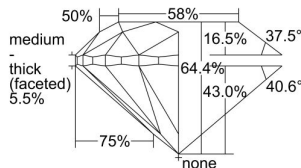

GIA®

FACSIMILE

GIA REPORT 6372912424

Verify this report at GIA.edu

GIA NATURAL DIAMOND DOSSIER®

March 10, 2021
GIA Report Number 6372912424
Shape and Cutting Style ..... Round Brilliant
Measurements ..... 5.98 - 6.05 x 3.87 mm

GRADING RESULTS

Carat Weight ..... 0.90 carat
Color Grade ..... K
Clarity Grade VVS2
Cut Grade ..... Very Good

ADDITIONAL GRADING INFORMATION

Polish ..... Excellent
Symmetry ..... Very Good
Fluorescence ..... Strong Blue
Clarity Characteristics..... Indented Natural, Pinpoint
Inscription(s): GIA 6372912424

PROPORTIONS

Profile to actual proportions

GRADING SCALES

GIA COLOR SCALE	GIA CLARITY SCALE	GIA CUT SCALE	
Colorless	Flawless	Excellent	
D	Internally Flawless		
E	Very Very Slightly Included	Very Good	
F			VVS₁
G	VVS₂	Good	
H	VS₁		
I	VS₂	Fair	
J	SI₁		
K	SI₂	Poor	
L	I₁		
M	I₂		
N	I₃		
O			
P			
Q			
R			
S			
T			
U			
V			
W			
X			
Y			
Z