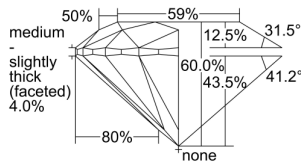

GIA®

FACSIMILE

GIA REPORT 6372942792

Verify this report at GIA.edu

GIA NATURAL DIAMOND DOSSIER®

March 10, 2021
GIA Report Number 6372942792
Shape and Cutting Style ..... Round Brilliant
Measurements ..... 4.95 - 4.98 x 2.98 mm

GRADING RESULTS

Carat Weight ..... 0.45 carat
Color Grade ..... D
Clarity Grade VVS2
Cut Grade ..... Excellent

ADDITIONAL GRADING INFORMATION

Polish ..... Excellent
Symmetry ..... Excellent
Fluorescence ..... None
Clarity Characteristics..... Needle, Pinpoint
Inscription(s): GIA 6372942792

PROPORTIONS

Profile to actual proportions

GRADING SCALES

GIA COLOR SCALE	GIA CLARITY SCALE	GIA CUT SCALE	
D	FLAWLESS	EXCELLENT	
E	INTERNALLY FLAWLESS		
F		VVS₁	VERY GOOD
G	VVS₂		
H	VS₁	GOOD	
I	VS₂		
J	SI₁	FAIR	
K	SI₂		
L	I₁	POOR	
M	I₂		
N	I₃		
O			
P			
Q			
R			
S			
T			
U			
V			
W			
X			
Y			
Z