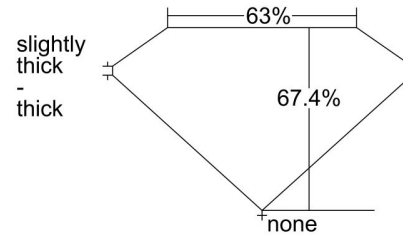

**GIA NATURAL DIAMOND GRADING REPORT**

March 16, 2021

GIA Report Number ..... 6372994869

Shape and Cutting Style ..... Emerald Cut

Measurements ..... 6.66 x 4.94 x 3.33 mm

**GRADING RESULTS**

Carat Weight ..... 1.01 carat

Profile not to actual proportions

**CLARITY CHARACTERISTICS**

**KEY TO SYMBOLS\***

- Pinpoint
- Feather

\* Red symbols denote internal characteristics (inclusions). Green or black symbols denote external characteristics (blemishes). Diagram is an approximate representation of the diamond, and symbols shown indicate type, position, and approximate size of clarity characteristics. All clarity characteristics may not be shown. Details of finish are not shown.