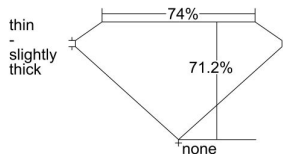

GIA®

FACSIMILE

GIA REPORT 6375416295

Verify this report at GIA.edu

GIA NATURAL DIAMOND DOSSIER®

January 28, 2021
GIA Report Number 6375416295
Shape and Cutting Style ..... Square Modified Brilliant
Measurements ..... 5.43 x 5.43 x 3.86 mm

GRADING RESULTS

Carat Weight ..... 0.90 carat
Color Grade ..... H
Clarity Grade VS1

ADDITIONAL GRADING INFORMATION

Polish ..... Excellent
Symmetry ..... Very Good
Fluorescence ..... Faint
Clarity Characteristics ..... Crystal, Indented Natural
Inscription(s): GIA 6375416295

PROPORTIONS

Profile not to actual proportions

GRADING SCALES

GIA COLOR SCALE		GIA CLARITY SCALE			
COLORLESS	D	VERY VERY SLIGHTLY INCLUDED	FLAWLESS		
	E		INTERNALLY FLAWLESS		
	F	VERY SLIGHTLY INCLUDED	VVS₁		
	G		VVS₂		
	H		VS₁		
	NEAR COLORLESS	I	SLIGHTLY INCLUDED	VS₂	
		J		SI₁	
		FAINT	K	INCLUDED	SI₂
			L		I₁
			M		I₂
VERT LIGHT	N	LIGHT	I₃		
	O				
	P				
	Q				
	R