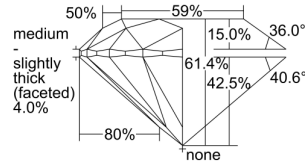

GIA®

FACSIMILE

GIA REPORT 6375791543

Verify this report at GIA.edu

GIA NATURAL DIAMOND DOSSIER®

March 02, 2021
GIA Report Number 6375791543
Shape and Cutting Style ..... Round Brilliant
Measurements ..... 4.30 - 4.33 x 2.65 mm

GRADING RESULTS

Carat Weight ..... 0.30 carat
Color Grade ..... H
Clarity Grade VVS1
Cut Grade ..... Excellent

ADDITIONAL GRADING INFORMATION

Polish ..... Excellent
Symmetry ..... Excellent
Fluorescence ..... None
Clarity Characteristics ..... Cloud
Inscription(s): GIA 6375791543

PROPORTIONS

Profile to actual proportions

GRADING SCALES

GIA COLOR SCALE	GIA CLARITY SCALE	GIA CUT SCALE	
D	FLAWLESS	EXCELLENT	
E	INTERNALLY FLAWLESS		
F		VVS₁	VERY GOOD
G	VVS₂		
H	VS₁	GOOD	
I	VS₂		
J	SI₁	FAIR	
K	SI₂		
L	I₁	POOR	
M			
N			
O	I₂		
P			
Q			
R	I₃		
S			
T			
U			
V			
W			
X			
Y			
Z