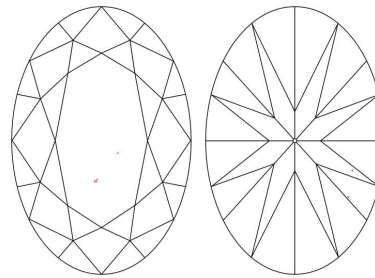

GIA NATURAL DIAMOND GRADING REPORT

March 02, 2021  
 GIA Report Number ..... 6375813726  
 Shape and Cutting Style ..... Oval Brilliant  
 Measurements ..... 7.82 x 5.59 x 3.51 mm

GRADING RESULTS

Carat Weight ..... 1.01 carat  
 Color Grade ..... J  
 Clarity Grade ..... VS1

ADDITIONAL GRADING INFORMATION

Polish ..... Excellent  
 Symmetry ..... Very Good  
 Fluorescence ..... Faint  
 Inscription(s): GIA 6375813726  
**Comments:** Additional pinpoints are not shown.

PROPORTIONS

Profile not to actual proportions

CLARITY CHARACTERISTICS

KEY TO SYMBOLS\*

- Crystal
- ∖ Needle
- Pinpoint

\* Red symbols denote internal characteristics (inclusions). Green or black symbols denote external characteristics (blemishes). Diagram is an approximate representation of the diamond, and symbols shown indicate type, position, and approximate size of clarity characteristics. All clarity characteristics may not be shown. Details of finish are not shown.