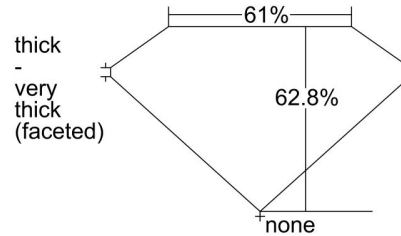

GIA NATURAL DIAMOND GRADING REPORT

March 02, 2021  
 GIA Report Number ..... 6375813726  
 Shape and Cutting Style ..... Oval Brilliant  
 Measurements ..... 7.82 x 5.59 x 3.51 mm

GRADING RESULTS

Carat Weight ..... 1.01 carat  
 Color Grade ..... J  
 Clarity Grade ..... VS1

ADDITIONAL GRADING INFORMATION

Polish ..... Excellent  
 Symmetry ..... Very Good  
 Fluorescence ..... Faint  
 Inscription(s): GIA 6375813726  
**Comments:** Additional pinpoints are not shown.

PROPORTIONS

Profile not to actual proportions

CLARITY CHARACTERISTICS

KEY TO SYMBOLS\*

- Crystal
- ∖ Needle
- Pinpoint

\* Red symbols denote internal characteristics (inclusions). Green or black symbols denote external characteristics (blemishes). Diagram is an approximate representation of the diamond, and symbols shown indicate type, position, and approximate size of clarity characteristics. All clarity characteristics may not be shown. Details of finish are not shown.