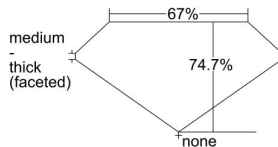

GIA®

FACSIMILE

GIA REPORT 6375907633

Verify this report at GIA.edu

GIA NATURAL DIAMOND DOSSIER®

March 30, 2021
GIA Report Number 6375907633
Shape and Cutting Style ..... Cushion Modified Brilliant
Measurements ..... 5.41 x 5.14 x 3.84 mm

GRADING RESULTS

Carat Weight ..... 0.90 carat
Color Grade ..... J
Clarity Grade VS1

ADDITIONAL GRADING INFORMATION

Polish ..... Very Good
Symmetry ..... Very Good
Fluorescence ..... Strong Blue
Clarity Characteristics..... Crystal, Indented Natural
Inscription(s): GIA 6375907633

PROPORTIONS

Profile not to actual proportions

GRADING SCALES

GIA COLOR SCALE		GIA CLARITY SCALE			
COLORLESS	D	VERY VERY SLIGHTLY INCLUDED	FLAWLESS		
	E		INTERNALLY FLAWLESS		
	F	VERY SLIGHTLY INCLUDED	VVS₁		
	G		VVS₂		
	H		VS₁		
	NEAR COLORLESS	I	SLIGHTLY INCLUDED	VS₂	
		J		SI₁	
		FAINT	K	INCLUDED	SI₂
			L		I₁
			M		I₂
VERT LIGHT	N	LIGHT	I₃		
	O				
	P				
	Q				
	R