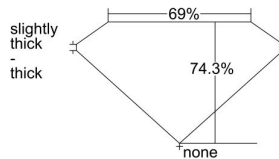

GIA®

FACSIMILE

GIA REPORT 6375909188

Verify this report at GIA.edu

GIA NATURAL DIAMOND DOSSIER®

March 09, 2021
GIA Report Number 6375909188
Shape and Cutting Style ..... Square Modified Brilliant
Measurements ..... 4.41 x 4.38 x 3.25 mm

GRADING RESULTS

Carat Weight ..... 0.51 carat
Color Grade I
Clarity Grade VS1

ADDITIONAL GRADING INFORMATION

Polish ..... Excellent
Symmetry ..... Excellent
Fluorescence ..... None
Clarity Characteristics ..... Feather
Inscription(s): GIA 6375909188

PROPORTIONS

Profile not to actual proportions

GRADING SCALES

GIA COLOR SCALE		GIA CLARITY SCALE			
COLORLESS	D	VERY VERY SLIGHTLY INCLUDED	FLAWLESS		
	E		INTERNALLY FLAWLESS		
	F	VERY SLIGHTLY INCLUDED	VVS₁		
	G		VVS₂		
	H		VS₁		
	NEAR COLORLESS	I	SLIGHTLY INCLUDED	VS₂	
		J		SI₁	
		FAINT	K	INCLUDED	SI₂
			L		I₁
			M		I₂
VERT LIGHT	N	LIGHT	I₃		
	O				
	P				
	Q				
	R				
	S