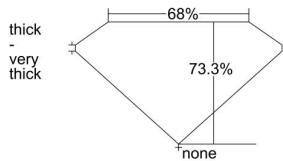

GIA®

FACSIMILE

GIA REPORT 6375921271

Verify this report at GIA.edu

GIA NATURAL DIAMOND DOSSIER®

March 09, 2021
GIA Report Number 6375921271
Shape and Cutting Style ..... Square Modified Brilliant
Measurements ..... 4.26 x 4.25 x 3.11 mm

GRADING RESULTS

Carat Weight ..... 0.50 carat
Color Grade ..... G
Clarity Grade VVS2

ADDITIONAL GRADING INFORMATION

Polish ..... Excellent
Symmetry ..... Excellent
Fluorescence ..... None
Clarity Characteristics..... Cloud, Feather, Pinpoint, Surface
Graining

Inscription(s): GIA 6375921271

PROPORTIONS

Profile not to actual proportions

GRADING SCALES

GIA COLOR SCALE		GIA CLARITY SCALE			
COLORLESS	D	VERY VERY SLIGHTLY INCLUDED	FLAWLESS		
	E		INTERNALLY FLAWLESS		
	F	VERY SLIGHTLY INCLUDED	VVS₁		
	G		VVS₂		
	H		VS₁		
	NEAR COLORLESS	I	SLIGHTLY INCLUDED	VS₂	
		J		SI₁	
		FAINT	K	INCLUDED	SI₂
			L		I₁
			M		I₂
VERY LIGHT			N	INCLUDED	I₃
			O		
			P		
	Q				
LIGHT	R				
	S				
	T				
	U				
	V				
	Z