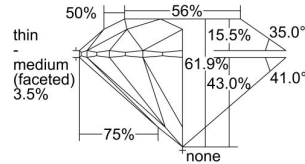

GIA®

FACSIMILE

GIA REPORT 6381169238

Verify this report at GIA.edu

GIA NATURAL DIAMOND DOSSIER®

April 09, 2021
GIA Report Number **6381169238**
Shape and Cutting Style ..... **Round Brilliant**
Measurements ..... **3.81 - 3.84 x 2.37 mm**

GRADING RESULTS

Carat Weight ..... **0.21 carat**
Color Grade ..... **D**
Clarity Grade **VVS1**
Cut Grade ..... **Excellent**

ADDITIONAL GRADING INFORMATION

Polish ..... **Excellent**
Symmetry ..... **Excellent**
Fluorescence ..... **None**
Clarity Characteristics..... **Pinpoint, Indented Natural**
Inscription(s): **GIA 6381169238**

PROPORTIONS

Profile to actual proportions

GRADING SCALES

GIA COLOR SCALE	GIA CLARITY SCALE	GIA CUT SCALE	
D	FLAWLESS	EXCELLENT	
E	INTERNALLY FLAWLESS		
F		VVS₁	VERY GOOD
G	VVS₂		
H	VS₁	GOOD	
I	VS₂		
J	SI₁	FAIR	
K	SI₂		
L	I₁	POOR	
M	I₂		
N	I₃		
O			
P			
Q			
R			
S			
T			
U			
V			
W			
X			
Y			
Z