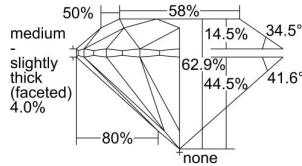

GIA®

FACSIMILE

GIA REPORT 6381177583

Verify this report at GIA.edu

GIA NATURAL DIAMOND DOSSIER®

April 19, 2021
GIA Report Number 6381177583
Shape and Cutting Style ..... Round Brilliant
Measurements ..... 5.92 - 5.94 x 3.73 mm

GRADING RESULTS

Carat Weight ..... 0.81 carat
Color Grade ..... H
Clarity Grade S11
Cut Grade ..... Excellent

ADDITIONAL GRADING INFORMATION

Polish ..... Excellent
Symmetry ..... Excellent
Fluorescence ..... None
Clarity Characteristics..... Crystal, Cloud, Feather
Inscription(s): GIA 6381177583

PROPORTIONS

Profile to actual proportions

GRADING SCALES

GIA COLOR SCALE	GIA CLARITY SCALE	GIA CUT SCALE	
D	FLAWLESS	EXCELLENT	
E	INTERNALLY FLAWLESS		
F		VVS₁	VERY GOOD
G	VVS₂		
H	VS₁	GOOD	
I	VS₂		
J	S1₁	FAIR	
K	S1₂		
L	I₁	POOR	
M	I₂		
N	I₃		
O			
P			
Q			
R			
S			
T			
U			
V			
W			
X			
Y			
Z