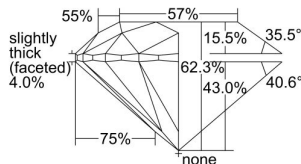

GIA®

FACSIMILE

GIA REPORT 6381189656

Verify this report at GIA.edu

GIA NATURAL DIAMOND DOSSIER®

April 30, 2021
GIA Report Number 6381189656
Shape and Cutting Style ..... Round Brilliant
Measurements ..... 4.35 - 4.36 x 2.71 mm

GRADING RESULTS

Carat Weight ..... 0.32 carat
Color Grade ..... E
Clarity Grade VS1
Cut Grade ..... Excellent

ADDITIONAL GRADING INFORMATION

Polish ..... Excellent
Symmetry ..... Excellent
Fluorescence ..... Strong Blue
Clarity Characteristics ..... Crystal, Pinpoint
Inscription(s): GIA 6381189656

PROPORTIONS

Profile to actual proportions