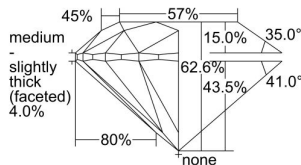

GIA®

FACSIMILE

GIA REPORT 6381247530

Verify this report at GIA.edu

GIA NATURAL DIAMOND DOSSIER®

April 03, 2021
GIA Report Number **6381247530**
Shape and Cutting Style ..... **Round Brilliant**
Measurements ..... **4.37 - 4.41 x 2.75 mm**

GRADING RESULTS

Carat Weight ..... **0.32 carat**
Color Grade ..... **H**
Clarity Grade **VS1**
Cut Grade ..... **Excellent**

ADDITIONAL GRADING INFORMATION

Polish ..... **Excellent**
Symmetry ..... **Excellent**
Fluorescence ..... **None**
Clarity Characteristics..... **Cloud, Crystal**
Inscription(s): **GIA 6381247530**

PROPORTIONS

Profile to actual proportions