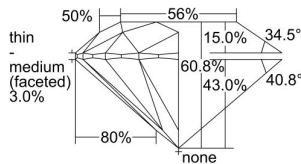

GIA®

FACSIMILE

GIA REPORT 6381382218

Verify this report at GIA.edu

GIA NATURAL DIAMOND DOSSIER®

April 17, 2021
GIA Report Number 6381382218
Shape and Cutting Style ..... Round Brilliant
Measurements ..... 3.73 - 3.75 x 2.27 mm

GRADING RESULTS

Carat Weight ..... 0.19 carat
Color Grade ..... D
Clarity Grade VS2
Cut Grade ..... Excellent

ADDITIONAL GRADING INFORMATION

Polish ..... Excellent
Symmetry ..... Excellent
Fluorescence ..... None
Clarity Characteristics ..... Cloud
Inscription(s): GIA 6381382218

PROPORTIONS

Profile to actual proportions

GRADING SCALES

GIA COLOR SCALE	GIA CLARITY SCALE	GIA CUT SCALE	
D	FLAWLESS	EXCELLENT	
E	INTERNALLY FLAWLESS		
F		VVS₁	VERY GOOD
G	VVS₂		
H	VS₁	GOOD	
I	VS₂		
J	SI₁	FAIR	
K	SI₂		
L	I₁	POOR	
M	I₂		
N	I₃		
O			
P			
Q			
R			
S			
T			
U			
V			
W			
X			
Y			
Z