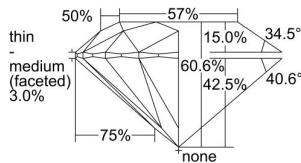

GIA®

FACSIMILE

GIA REPORT 6381384136

Verify this report at GIA.edu

GIA NATURAL DIAMOND DOSSIER®

April 24, 2021
GIA Report Number **6381384136**
Shape and Cutting Style ..... **Round Brilliant**
Measurements ..... **3.66 - 3.68 x 2.23 mm**

GRADING RESULTS

Carat Weight ..... **0.18 carat**
Color Grade ..... **E**
Clarity Grade ..... **Internally Flawless**
Cut Grade ..... **Excellent**

ADDITIONAL GRADING INFORMATION

Polish ..... **Excellent**
Symmetry ..... **Excellent**
Fluorescence ..... **Faint**
Clarity Characteristics..... **Minor Details of Polish**
Inscription(s): **GIA 6381384136**

PROPORTIONS

Profile to actual proportions

GRADING SCALES

GIA COLOR SCALE	GIA CLARITY SCALE	GIA CUT SCALE	
D	FLAWLESS	EXCELLENT	
E	INTERNALLY FLAWLESS		
F		VVS₁	VERY GOOD
G	VVS₂		
H	VS₁	GOOD	
I	VS₂		
J	SI₁	FAIR	
K	SI₂		
L	I₁	POOR	
M			
N			
O	I₂		
P			
Q			
R	I₃		
S			
T			
U			
V			
W			
X			
Y			
Z