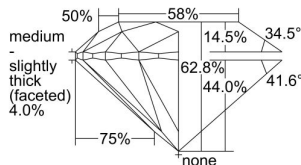

GIA®

FACSIMILE

GIA REPORT 6381431707

Verify this report at GIA.edu

GIA NATURAL DIAMOND DOSSIER®

April 24, 2021
GIA Report Number 6381431707
Shape and Cutting Style ..... Round Brilliant
Measurements ..... 4.26 - 4.28 x 2.68 mm

GRADING RESULTS

Carat Weight ..... 0.30 carat
Color Grade ..... D
Clarity Grade VVS2
Cut Grade ..... Excellent

ADDITIONAL GRADING INFORMATION

Polish ..... Excellent
Symmetry ..... Excellent
Fluorescence ..... Medium Blue
Clarity Characteristics ..... Pinpoint
Inscription(s): GIA 6381431707

PROPORTIONS

Profile to actual proportions

GRADING SCALES

GIA COLOR SCALE	GIA CLARITY SCALE	GIA CUT SCALE	
D	FLAWLESS	EXCELLENT	
E	INTERNALLY FLAWLESS		
F		VVS₁	VERY GOOD
G	VVS₂		
H	VS₁	GOOD	
I	VS₂		
J	SI₁	FAIR	
K	SI₂		
L	I₁	POOR	
M	I₂		
N	I₃		
O			
P			
Q			
R			
S			
T			
U			
V			
W			
X			
Y			
Z