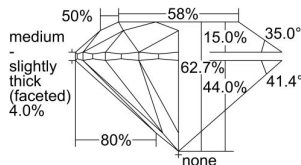

GIA®

FACSIMILE

GIA REPORT 6381481738

Verify this report at GIA.edu

GIA NATURAL DIAMOND DOSSIER®

April 27, 2021
GIA Report Number **6381481738**
Shape and Cutting Style ..... **Round Brilliant**
Measurements ..... **3.74 - 3.77 x 2.35 mm**

GRADING RESULTS

Carat Weight ..... **0.20 carat**
Color Grade ..... **D**
Clarity Grade **VVS2**
Cut Grade ..... **Excellent**

ADDITIONAL GRADING INFORMATION

Polish ..... **Excellent**
Symmetry ..... **Excellent**
Fluorescence ..... **None**
Clarity Characteristics..... **Needle, Pinpoint**
Inscription(s): **GIA 6381481738**

PROPORTIONS

Profile to actual proportions

GRADING SCALES

GIA COLOR SCALE	GIA CLARITY SCALE	GIA CUT SCALE	
D	FLAWLESS	EXCELLENT	
E	INTERNALLY FLAWLESS		
F		VVS₁	VERY GOOD
G	VVS₂		
H	VS₁	GOOD	
I	VS₂		
J	SI₁	FAIR	
K	SI₂		
L	I₁	POOR	
M	I₂		
N	I₃		
O			
P			
Q			
R			
S			
T			
U			
V			
W			
X			
Y			
Z