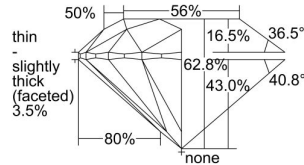

GIA®

FACSIMILE

GIA REPORT 6381560730

Verify this report at GIA.edu

GIA NATURAL DIAMOND DOSSIER®

May 05, 2021
GIA Report Number 6381560730
Shape and Cutting Style ..... Round Brilliant
Measurements ..... 4.69 - 4.73 x 2.96 mm

GRADING RESULTS

Carat Weight ..... 0.40 carat
Color Grade ..... D
Clarity Grade VS2
Cut Grade ..... Excellent

ADDITIONAL GRADING INFORMATION

Polish ..... Excellent
Symmetry ..... Excellent
Fluorescence ..... None
Clarity Characteristics ..... Crystal
Inscription(s): GIA 6381560730

PROPORTIONS

Profile to actual proportions