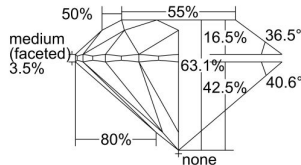

GIA®

FACSIMILE

GIA REPORT 6381584963

Verify this report at GIA.edu

GIA NATURAL DIAMOND DOSSIER®

May 07, 2021
GIA Report Number 6381584963
Shape and Cutting Style ..... Round Brilliant
Measurements ..... 3.90 - 3.93 x 2.47 mm

GRADING RESULTS

Carat Weight ..... 0.23 carat
Color Grade ..... D
Clarity Grade VS2
Cut Grade ..... Excellent

ADDITIONAL GRADING INFORMATION

Polish ..... Excellent
Symmetry ..... Excellent
Fluorescence ..... None
Clarity Characteristics ..... Crystal
Inscription(s): GIA 6381584963

PROPORTIONS

Profile to actual proportions

GRADING SCALES

GIA COLOR SCALE	GIA CLARITY SCALE	GIA CUT SCALE	
D	FLAWLESS	EXCELLENT	
E	INTERNALLY FLAWLESS		
F		VVS₁	VERY GOOD
G	VVS₂		
H	VS₁	GOOD	
I	VS₂		
J	SI₁	FAIR	
K	SI₂		
L	I₁	POOR	
M	I₂		
N	I₃		
O			
P			
Q			
R			
S			
T			
U			
V			
W			
X			
Y			
Z