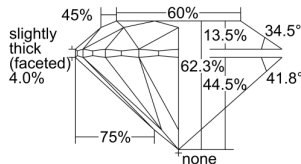

GIA®

FACSIMILE

GIA REPORT 6381635492

Verify this report at GIA.edu

GIA NATURAL DIAMOND DOSSIER®

May 13, 2021
GIA Report Number 6381635492
Shape and Cutting Style ..... Round Brilliant
Measurements ..... 4.26 - 4.29 x 2.66 mm

GRADING RESULTS

Carat Weight ..... 0.30 carat
Color Grade I
Clarity Grade VVS1
Cut Grade ..... Excellent

ADDITIONAL GRADING INFORMATION

Polish ..... Excellent
Symmetry ..... Excellent
Fluorescence ..... None
Clarity Characteristics ..... Pinpoint, Internal Graining
Inspection(s): GIA 6381635492

PROPORTIONS

Profile to actual proportions

GRADING SCALES

GIA COLOR SCALE	GIA CLARITY SCALE	GIA CUT SCALE	
D	FLAWLESS	EXCELLENT	
E	INTERNALLY FLAWLESS		
F		VVS₁	VERY GOOD
G	VVS₂		
H	VS₁	GOOD	
I	VS₂		
J	SI₁	FAIR	
K	SI₂		
L	I₁	POOR	
M	I₂		
N	I₃		
O			
P			
Q			
R			
S			
T			
U			
V			
W			
X			
Y			
Z