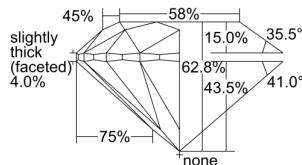

GIA®

FACSIMILE

GIA REPORT 6381657397

Verify this report at GIA.edu

GIA NATURAL DIAMOND DOSSIER®

July 17, 2024
GIA Report Number 6381657397
Shape and Cutting Style ..... Round Brilliant
Measurements ..... 6.09 - 6.14 x 3.84 mm

GRADING RESULTS

Carat Weight ..... 0.89 carat
Color Grade ..... H
Clarity Grade VS1
Cut Grade ..... Excellent

ADDITIONAL GRADING INFORMATION

Polish ..... Excellent
Symmetry ..... Excellent
Fluorescence ..... None
Clarity Characteristics..... Indented Natural, Cloud, Pinpoint
Inscription(s): GIA 6381657397

PROPORTIONS

Profile to actual proportions

GRADING SCALES

GIA COLOR SCALE	GIA CLARITY SCALE	GIA CUT SCALE
COLORESS	FLAWLESS	EXCELLENT
D	FLAWLESS	
E	FLAWLESS	VERY GOOD
F	FLAWLESS	
G	FLAWLESS	
H	FLAWLESS	
NEAR COLORLESS	VERY VERY SLIGHTLY INCLUDED	GOOD
I	VVS₁	
J	VVS₂	FAIR
K	VS₁	
L	VS₂	
M	VS₂	
FANT	SLIGHTLY INCLUDED	POOR
N	SI₁	
O	SI₂	
P	I₁	
VERY LIGHT	I₂	
Q	I₃	
R		
S		
T		
U		
V		
W		
X		
Y		
Z