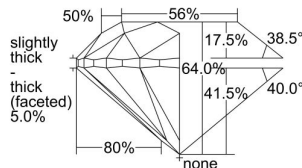

GIA®

FACSIMILE

GIA REPORT 6381693489

Verify this report at GIA.edu

GIA NATURAL DIAMOND DOSSIER®

May 20, 2021
GIA Report Number 6381693489
Shape and Cutting Style ..... Round Brilliant
Measurements ..... 4.19 - 4.23 x 2.69 mm

GRADING RESULTS

Carat Weight ..... 0.30 carat
Color Grade ..... K
Clarity Grade VS1
Cut Grade ..... Very Good

ADDITIONAL GRADING INFORMATION

Polish ..... Excellent
Symmetry ..... Excellent
Fluorescence ..... None
Clarity Characteristics ..... Indented Natural, Pinpoint
Inscription(s): GIA 6381693489

PROPORTIONS

Profile to actual proportions

GRADING SCALES

GIA COLOR SCALE

COLOURLESS	D
	E
	F
	G
	H
	I
	J
NEAR COLOURLESS	K
	L
Faint	M
	N
	O
	P
Very Light	Q
	R
	S
	T
	U
	V
Light	W
	X
	Y
	Z

GIA CLARITY SCALE

FLAWLESS	VERY VERY SLIGHTLY INCLUDED	VVS₁	
			VVS₂
INTERNALLY FLAWLESS	VERY SLIGHTLY INCLUDED	VS₁	
		VS₂	
SLIGHTLY INCLUDED	SLIGHTLY INCLUDED	SI₁	
		SI₂	
INCLUDED	INCLUDED	I₁	
		I₂	
		I₃	

GIA CUT SCALE

EXCELLENT
VERY GOOD
GOOD
FAIR
POOR