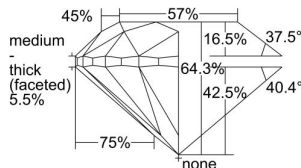

GIA®

FACSIMILE

GIA REPORT 6381710384

Verify this report at GIA.edu

GIA NATURAL DIAMOND DOSSIER®

May 19, 2021
GIA Report Number **6381710384**
Shape and Cutting Style ..... **Round Brilliant**
Measurements ..... **5.25 - 5.28 x 3.38 mm**

GRADING RESULTS

Carat Weight ..... **0.60 carat**
Color Grade ..... **E**
Clarity Grade **VS1**
Cut Grade ..... **Very Good**

ADDITIONAL GRADING INFORMATION

Polish ..... **Very Good**
Symmetry ..... **Excellent**
Fluorescence ..... **None**
Clarity Characteristics..... **Crystal, Needle, Pinpoint, Indented**
Natural

Inscription(s): GIA 6381710384

PROPORTIONS

Profile to actual proportions

GRADING SCALES

GIA COLOR SCALE	GIA CLARITY SCALE	GIA CUT SCALE	
D	FLAWLESS	EXCELLENT	
E	INTERNALLY FLAWLESS		
F		VVS₁	VERY GOOD
G	VVS₂		
H	VS₁	GOOD	
I	VS₂		
J	SI₁	FAIR	
K	SI₂		
L	I₁	POOR	
M	I₂		
N	I₃		
O			
P			
Q			
R			
S			
T			
U			
V			
W			
X			
Y			
Z