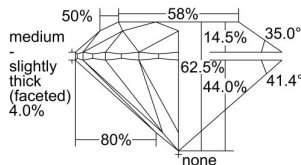

GIA®

FACSIMILE

GIA REPORT 6381785213

Verify this report at GIA.edu

GIA NATURAL DIAMOND DOSSIER®

May 24, 2021
GIA Report Number 6381785213
Shape and Cutting Style ..... Round Brilliant
Measurements ..... 3.69 - 3.70 x 2.31 mm

GRADING RESULTS

Carat Weight ..... 0.19 carat
Color Grade ..... E
Clarity Grade VS1
Cut Grade ..... Excellent

ADDITIONAL GRADING INFORMATION

Polish ..... Excellent
Symmetry ..... Excellent
Fluorescence ..... None
Clarity Characteristics..... Crystal, Pinpoint, Needle
Inscription(s): GIA 6381785213

PROPORTIONS

Profile to actual proportions

GRADING SCALES

GIA COLOR SCALE	GIA CLARITY SCALE	GIA CUT SCALE	
D	FLAWLESS	EXCELLENT	
E	INTERNALLY FLAWLESS		
F		VVS₁	VERY GOOD
G	VVS₂		
H	VS₁	GOOD	
I	VS₂		
J	SI₁	FAIR	
K	SI₂		
L	I₁	POOR	
M	I₂		
N	I₃		
O			
P			
Q			
R			
S			
T			
U			
V			
W			
X			
Y			
Z