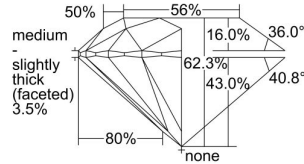

GIA®

FACSIMILE

GIA REPORT 6381788733

Verify this report at GIA.edu

GIA NATURAL DIAMOND DOSSIER®

May 27, 2021
GIA Report Number **6381788733**
Shape and Cutting Style ..... **Round Brilliant**
Measurements ..... **5.67 - 5.69 x 3.54 mm**

GRADING RESULTS

Carat Weight ..... **0.70 carat**
Color Grade ..... **D**
Clarity Grade **VS2**
Cut Grade ..... **Excellent**

ADDITIONAL GRADING INFORMATION

Polish ..... **Excellent**
Symmetry ..... **Excellent**
Fluorescence ..... **None**
Clarity Characteristics..... **Crystal, Indented Natural**
Inscription(s): **GIA 6381788733**

PROPORTIONS

Profile to actual proportions

GRADING SCALES

GIA COLOR SCALE

COLORED	D
	E
	F
	G
	H
	I
	J
NEAR COLORLESS	K
	L
Faint	M
	N
	O
	P
	Q
	R
	S
	T
	U
	V
	W
	X
	Y
Light	Z

GIA CLARITY SCALE

FLAWLESS	VERY VERY SLIGHTLY INCLUDED	VS₁	VS₂	VS₁	VS₂	SI₁	SI₂	I₁	I₂	I₃		
											FLAWLESS	INTERNALLY FLAWLESS

GIA CUT SCALE

EXCELLENT
VERY GOOD
GOOD
FAIR
POOR