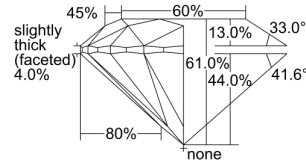

GIA®

FACSIMILE

GIA REPORT 6381851371

Verify this report at GIA.edu

GIA NATURAL DIAMOND DOSSIER®

June 03, 2021
GIA Report Number 6381851371
Shape and Cutting Style ..... Round Brilliant
Measurements ..... 5.98 - 6.02 x 3.66 mm

GRADING RESULTS

Carat Weight ..... 0.81 carat
Color Grade ..... G
Clarity Grade VVS1
Cut Grade ..... Excellent

ADDITIONAL GRADING INFORMATION

Polish ..... Excellent
Symmetry ..... Excellent
Fluorescence ..... None
Clarity Characteristics ..... Pinpoint
Inscription(s): GIA 6381851371

PROPORTIONS

Profile to actual proportions

GRADING SCALES

GIA COLOR SCALE	GIA CLARITY SCALE	GIA CUT SCALE	
D	FLAWLESS	EXCELLENT	
E	INTERNALLY FLAWLESS		
F		VVS₁	VERY GOOD
G	VVS₂		
H	VS₁	GOOD	
I	VS₂		
J	SI₁	FAIR	
K	SI₂		
L	I₁	POOR	
M			
N	I₂		
O			
P	I₃		
Q			
R			
S			
T			
U			
V			
W			
X			
Y			
Z