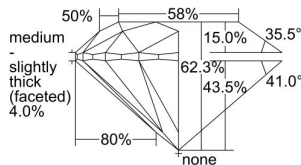

GIA®

FACSIMILE

GIA REPORT 6381862806

Verify this report at GIA.edu

GIA NATURAL DIAMOND DOSSIER®

May 28, 2021
GIA Report Number **6381862806**
Shape and Cutting Style ..... **Round Brilliant**
Measurements ..... **4.01 - 4.03 x 2.51 mm**

GRADING RESULTS

Carat Weight ..... **0.25 carat**
Color Grade ..... **D**
Clarity Grade **VVS2**
Cut Grade ..... **Excellent**

ADDITIONAL GRADING INFORMATION

Polish ..... **Excellent**
Symmetry ..... **Excellent**
Fluorescence ..... **None**
Clarity Characteristics ..... **Pinpoint**
Inscription(s): **GIA 6381862806**

PROPORTIONS

Profile to actual proportions

GRADING SCALES

GIA COLOR SCALE	GIA CLARITY SCALE	GIA CUT SCALE	
D	FLAWLESS	EXCELLENT	
E	INTERNALLY FLAWLESS		
F		VVS₁	VERY GOOD
G	VVS₂		
H	VS₁	GOOD	
I	VS₂		
J	SI₁	FAIR	
K	SI₂		
L	I₁	POOR	
M	I₂		
N	I₃		
O			
P			
Q			
R			
S			
T			
U			
V			
W			
X			
Y			
Z