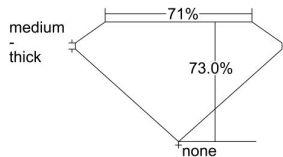

GIA®

FACSIMILE

GIA REPORT 6382126654

Verify this report at GIA.edu

GIA NATURAL DIAMOND DOSSIER®

March 25, 2021
GIA Report Number 6382126654
Shape and Cutting Style ..... Square Modified Brilliant
Measurements ..... 3.78 x 3.74 x 2.73 mm

GRADING RESULTS

Carat Weight ..... 0.32 carat
Color Grade ..... E
Clarity Grade VS1

ADDITIONAL GRADING INFORMATION

Polish ..... Good
Symmetry ..... Good
Fluorescence ..... None
Clarity Characteristics..... Crystal, Feather, Cavity, Pinpoint
Inscription(s): GIA 6382126654

PROPORTIONS

Profile not to actual proportions

GRADING SCALES

GIA COLOR SCALE		GIA CLARITY SCALE			
COLORLESS	D	VERY VERY SLIGHTLY INCLUDED	FLAWLESS		
	E		INTERNALLY FLAWLESS		
	F	VERY SLIGHTLY INCLUDED	VVS₁		
	G		VVS₂		
	H		VS₁		
	NEAR COLORLESS	I	SLIGHTLY INCLUDED	VS₂	
		J		SI₁	
		FAINT	K	INCLUDED	SI₂
			L		I₁
			M		I₂
VERT LIGHT	N	LIGHT	I₃		
	O				
	P				
	Q				
	R