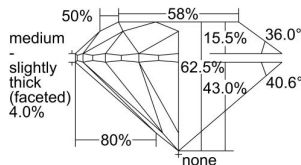

GIA®

FACSIMILE

GIA REPORT 6382184738

Verify this report at GIA.edu

GIA NATURAL DIAMOND DOSSIER®

April 01, 2021
GIA Report Number **6382184738**
Shape and Cutting Style ..... **Round Brilliant**
Measurements ..... **5.01 - 5.06 x 3.15 mm**

GRADING RESULTS

Carat Weight ..... **0.50 carat**
Color Grade ..... **E**
Clarity Grade ..... **Internally Flawless**
Cut Grade ..... **Excellent**

ADDITIONAL GRADING INFORMATION

Polish ..... **Excellent**
Symmetry ..... **Very Good**
Fluorescence ..... **None**
Clarity Characteristics... **Surface Graining, Minor Details of Polish**
Inspection(s): **GIA 6382184738**

PROPORTIONS

Profile to actual proportions

GRADING SCALES

GIA COLOR SCALE	GIA CLARITY SCALE	GIA CUT SCALE	
D	FLAWLESS	EXCELLENT	
E	INTERNALLY FLAWLESS		
F		VVS₁	VERY GOOD
G	VVS₂		
H	VS₁	GOOD	
I	VS₂		
J	SI₁	FAIR	
K	SI₂		
L	I₁	POOR	
M	I₂		
N	I₃		
O			
P			
Q			
R			
S			
T			
U			
V			
W			
X			
Y			
Z