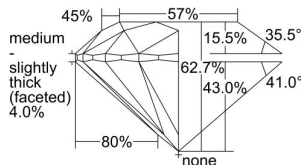

GIA®

FACSIMILE

GIA REPORT 6382222427

Verify this report at GIA.edu

GIA NATURAL DIAMOND DOSSIER®

March 31, 2021
GIA Report Number 6382222427
Shape and Cutting Style ..... Round Brilliant
Measurements ..... 4.47 - 4.50 x 2.81 mm

GRADING RESULTS

Carat Weight ..... 0.35 carat
Color Grade I
Clarity Grade S11
Cut Grade ..... Excellent

ADDITIONAL GRADING INFORMATION

Polish ..... Excellent
Symmetry ..... Excellent
Fluorescence ..... None
Clarity Characteristics ..... Cloud
Inscription(s): GIA 6382222427

PROPORTIONS

Profile to actual proportions

GRADING SCALES

GIA COLOR SCALE

COLOREDNESS	D
	E
	F
	G
	H
	I
	J
NEAR COLORLESS	K
	L
Faint	M
	N
	O
	P
Very Light	Q
	R
	S
	T
	U
	V
Light	W
	X
	Y
	Z

GIA CLARITY SCALE

FLAWLESS	VERY VERY SLIGHTLY INCLUDED	VVS₁	VVS₂	VS₁	VS₂	S1₁	S1₂	I₁	I₂	I₃	
											INTERNALLY FLAWLESS

GIA CUT SCALE

EXCELLENT
VERY GOOD
GOOD
FAIR
POOR