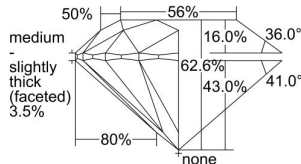

GIA®

FACSIMILE

GIA REPORT 6382332996

Verify this report at GIA.edu

GIA NATURAL DIAMOND DOSSIER®

May 28, 2021
GIA Report Number 6382332996
Shape and Cutting Style ..... Round Brilliant
Measurements ..... 4.36 - 4.38 x 2.73 mm

GRADING RESULTS

Carat Weight ..... 0.32 carat
Color Grade ..... H
Clarity Grade SI2
Cut Grade ..... Excellent

ADDITIONAL GRADING INFORMATION

Polish ..... Excellent
Symmetry ..... Excellent
Fluorescence ..... Faint
Clarity Characteristics ..... Cloud
Inscription(s): GIA 6382332996

PROPORTIONS

Profile to actual proportions

GRADING SCALES

GIA COLOR SCALE

COLOREDNESS	D
	E
	F
	G
	H
	I
	J
NEAR COLORLESS	K
	L
Faint	M
	N
	O
	P
Very Light	Q
	R
	S
	T
	U
	V
	W
	X
	Y
Light	Z

GIA CLARITY SCALE

VERY VERY SLIGHTLY INCLUDED	FLAWLESS
	INTERNALLY FLAWLESS
VERY SLIGHTLY INCLUDED	VVS₁
	VVS₂
SLIGHTLY INCLUDED	VS₁
	VS₂
INCLUDED	SI₁
	SI₂
	I₁
	I₂
	I₃

GIA CUT SCALE

EXCELLENT
VERY GOOD
GOOD
FAIR
POOR