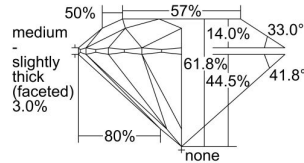

GIA®

FACSIMILE

GIA REPORT 6382353939

Verify this report at GIA.edu

GIA NATURAL DIAMOND DOSSIER®

April 13, 2021
GIA Report Number 6382353939
Shape and Cutting Style ..... Round Brilliant
Measurements ..... 5.56 - 5.60 x 3.45 mm

GRADING RESULTS

Carat Weight ..... 0.65 carat
Color Grade I
Clarity Grade VS2
Cut Grade ..... Excellent

ADDITIONAL GRADING INFORMATION

Polish ..... Excellent
Symmetry ..... Excellent
Fluorescence ..... Faint
Clarity Characteristics ..... Crystal
Inscription(s): GIA 6382353939

PROPORTIONS

Profile to actual proportions

GRADING SCALES

GIA COLOR SCALE	GIA CLARITY SCALE	GIA CUT SCALE	
D	FLAWLESS	EXCELLENT	
E	INTERNALLY FLAWLESS		
F		VVS₁	VERY GOOD
G	VVS₂		
H	VS₁	GOOD	
I	VS₂		
J	SI₁	FAIR	
K	SI₂		
L	I₁	POOR	
M	I₂		
N	I₃		
O			
P			
Q			
R			
S			
T			
U			
V			
W			
X			
Y			
Z