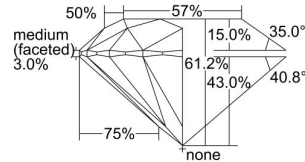

GIA®

FACSIMILE

GIA REPORT 6382381205

Verify this report at GIA.edu

GIA NATURAL DIAMOND DOSSIER®

April 17, 2021
GIA Report Number **6382381205**
Shape and Cutting Style ..... **Round Brilliant**
Measurements ..... **4.14 - 4.16 x 2.54 mm**

GRADING RESULTS

Carat Weight ..... **0.26 carat**
Color Grade ..... **G**
Clarity Grade **VS1**
Cut Grade ..... **Excellent**

ADDITIONAL GRADING INFORMATION

Polish ..... **Excellent**
Symmetry ..... **Excellent**
Fluorescence ..... **None**
Clarity Characteristics ..... **Cloud**
Inscription(s): **GIA 6382381205**

PROPORTIONS

Profile to actual proportions

GRADING SCALES

GIA COLOR SCALE

COLOURESS	D
	E
	F
	G
	H
	I
	J
NEAR COLOURESS	K
	L
FAIN	M
	N
	O
	P
	Q
VERY LIGHT	R
	S
	T
	U
	V
	W
	X
	Y
LIGHT	Z

GIA CLARITY SCALE

VERY VERY SLIGHTLY INCLUDED	FLAWLESS
	INTERNALLY FLAWLESS
VERY SLIGHTLY INCLUDED	VVS₁
	VVS₂
SLIGHTLY INCLUDED	VS₁
	VS₂
INCLUDED	SI₁
	SI₂
	I₁
	I₂
	I₃

GIA CUT SCALE

EXCELLENT	VERY GOOD	GOOD	FAIR	POOR