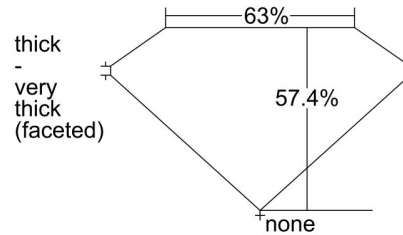

**GIA NATURAL DIAMOND GRADING REPORT**

April 26, 2021  
 GIA Report Number ..... 6382414822  
 Shape and Cutting Style ..... Oval Brilliant  
 Measurements ..... 8.15 x 5.80 x 3.33 mm

**GRADING RESULTS**

Carat Weight ..... 1.00 carat  
 Color Grade ..... L  
 Clarity Grade ..... SI1

**ADDITIONAL GRADING INFORMATION**

Polish ..... Very Good  
 Symmetry ..... Very Good  
 Fluorescence ..... Strong Blue  
 Inscription(s): GIA 6382414822  
**Comments:** Pinpoints are not shown.

**PROPORTIONS**

Profile not to actual proportions

**CLARITY CHARACTERISTICS**

**KEY TO SYMBOLS\***

-  Feather
-  Crystal
-  Cloud
-  Needle
-  Natural

\* Red symbols denote internal characteristics (inclusions). Green or black symbols denote external characteristics (blemishes). Diagram is an approximate representation of the diamond, and symbols shown indicate type, position, and approximate size of clarity characteristics. All clarity characteristics may not be shown. Details of finish are not shown.