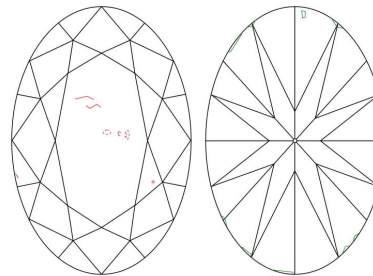

**GIA NATURAL DIAMOND GRADING REPORT**

April 26, 2021  
 GIA Report Number ..... 6382414822  
 Shape and Cutting Style ..... Oval Brilliant  
 Measurements ..... 8.15 x 5.80 x 3.33 mm

**GRADING RESULTS**

Carat Weight ..... 1.00 carat  
 Color Grade ..... L  
 Clarity Grade ..... SI1

**ADDITIONAL GRADING INFORMATION**

Polish ..... Very Good  
 Symmetry ..... Very Good  
 Fluorescence ..... Strong Blue  
 Inscription(s): GIA 6382414822  
**Comments:** Pinpoints are not shown.

**PROPORTIONS**

Profile not to actual proportions

**CLARITY CHARACTERISTICS**

**KEY TO SYMBOLS\***

-  Feather
-  Crystal
-  Cloud
-  Needle
-  Natural

\* Red symbols denote internal characteristics (inclusions). Green or black symbols denote external characteristics (blemishes). Diagram is an approximate representation of the diamond, and symbols shown indicate type, position, and approximate size of clarity characteristics. All clarity characteristics may not be shown. Details of finish are not shown.