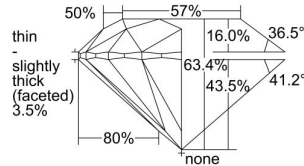

GIA®

FACSIMILE

GIA REPORT 6382423766

Verify this report at GIA.edu

GIA NATURAL DIAMOND DOSSIER®

May 26, 2021
GIA Report Number **6382423766**
Shape and Cutting Style ..... **Round Brilliant**
Measurements ..... **5.25 - 5.27 x 3.33 mm**

GRADING RESULTS

Carat Weight ..... **0.57 carat**
Color Grade ..... **I**
Clarity Grade **VVS1**
Cut Grade ..... **Excellent**

ADDITIONAL GRADING INFORMATION

Polish ..... **Excellent**
Symmetry ..... **Excellent**
Fluorescence ..... **None**
Clarity Characteristics ..... **Feather**
Inscription(s): **GIA 6382423766**

PROPORTIONS

Profile to actual proportions