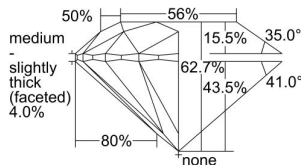

GIA®

FACSIMILE

GIA REPORT 6382458530

Verify this report at GIA.edu

GIA NATURAL DIAMOND DOSSIER®

April 26, 2021
GIA Report Number **6382458530**
Shape and Cutting Style ..... **Round Brilliant**
Measurements ..... **4.47 - 4.51 x 2.82 mm**

GRADING RESULTS

Carat Weight ..... **0.35 carat**
Color Grade ..... **D**
Clarity Grade **VVS1**
Cut Grade ..... **Excellent**

ADDITIONAL GRADING INFORMATION

Polish ..... **Excellent**
Symmetry ..... **Excellent**
Fluorescence ..... **None**
Clarity Characteristics ..... **Pinpoint**
Inscription(s): **GIA 6382458530**

PROPORTIONS

Profile to actual proportions