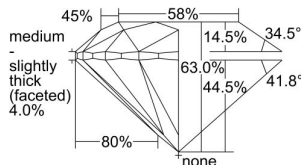

GIA®

FACSIMILE

GIA REPORT 6382472099

Verify this report at GIA.edu

GIA NATURAL DIAMOND DOSSIER®

April 27, 2021
GIA Report Number 6382472099
Shape and Cutting Style ..... Round Brilliant
Measurements ..... 3.89 - 3.92 x 2.46 mm

GRADING RESULTS

Carat Weight ..... 0.23 carat
Color Grade ..... E
Clarity Grade VS1
Cut Grade ..... Excellent

ADDITIONAL GRADING INFORMATION

Polish ..... Excellent
Symmetry ..... Excellent
Fluorescence ..... None
Clarity Characteristics..... Crystal, Cloud, Pinpoint
Inscription(s): GIA 6382472099

PROPORTIONS

Profile to actual proportions

GRADING SCALES

GIA COLOR SCALE

COLORLESS	D
	E
	F
	G
	H
	I
	J
NEAR COLORLESS	K
	L
Faint	M
	N
	O
	P
	Q
	R
	S
	T
	U
	V
	W
	X
	Y
Light	Z

GIA CLARITY SCALE

FLAWLESS	VERY VERY SLIGHTLY INCLUDED	VS₁	VS₂	VS₁	VS₂	SI₁	SI₂	I₁	I₂	I₃		
											FLAWLESS	INTERNALLY FLAWLESS

GIA CUT SCALE

EXCELLENT
VERY GOOD
GOOD
FAIR
POOR