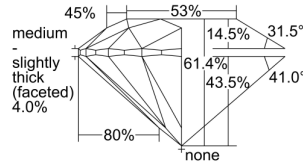

GIA®

FACSIMILE

GIA REPORT 6382486303

Verify this report at GIA.edu

GIA NATURAL DIAMOND DOSSIER®

April 29, 2021
GIA Report Number **6382486303**
Shape and Cutting Style ..... **Round Brilliant**
Measurements ..... **5.76 - 5.77 x 3.54 mm**

GRADING RESULTS

Carat Weight ..... **0.71 carat**
Color Grade ..... **H**
Clarity Grade **S12**
Cut Grade ..... **Excellent**

ADDITIONAL GRADING INFORMATION

Polish ..... **Excellent**
Symmetry ..... **Excellent**
Fluorescence ..... **None**
Clarity Characteristics..... **Cloud**
Inscription(s): **GIA 6382486303**

PROPORTIONS

Profile to actual proportions

GRADING SCALES

GIA COLOR SCALE	GIA CLARITY SCALE	GIA CUT SCALE	
D	FLAWLESS	EXCELLENT	
E	INTERNALLY FLAWLESS		
F		VVS₁	VERY GOOD
G	VVS₂		
H	VS₁	GOOD	
I	VS₂		
J	S1₁	FAIR	
K	S1₂		
L	I₁	POOR	
M	I₂		
N	I₃		
O			
P			
Q			
R			
S			
T			
U			
V			
W			
X			
Y			
Z