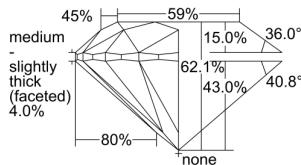

GIA®

FACSIMILE

GIA REPORT 6382569456

Verify this report at GIA.edu

GIA NATURAL DIAMOND DOSSIER®

May 07, 2021
GIA Report Number 6382569456
Shape and Cutting Style ..... Round Brilliant
Measurements ..... 5.67 - 5.69 x 3.53 mm

GRADING RESULTS

Carat Weight ..... 0.71 carat
Color Grade ..... D
Clarity Grade ..... Internally Flawless
Cut Grade ..... Excellent

ADDITIONAL GRADING INFORMATION

Polish ..... Excellent
Symmetry ..... Excellent
Fluorescence ..... None
Clarity Characteristics ..... Minor Details of Polish
Inscription(s): GIA 6382569456

PROPORTIONS

Profile to actual proportions

GRADING SCALES

GIA COLOR SCALE

COLORED	D
	E
	F
	G
	H
	I
	J
NEAR COLORLESS	K
	L
	M
	N
	O
	P
	Q
	R
	S
	T
	U
	V
	W
	X
	Y
LIGHT	Z

GIA CLARITY SCALE

FLAWLESS	INTERNAL FLAWLESS	
		EXCELLENT
VERY VERY SLIGHTLY INCLUDED	VVS₁	VERY GOOD
VERY SLIGHTLY INCLUDED	VVS₂	
SLIGHTLY INCLUDED	VS₁	GOOD
	VS₂	
INCLUDED	SI₁	FAIR
	SI₂	
INCLUDED	I₁	POOR
	I₂	
	I₃