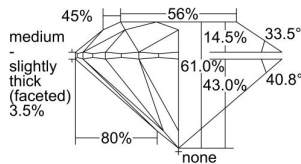

GIA®

FACSIMILE

GIA REPORT 6382580933

Verify this report at GIA.edu

GIA NATURAL DIAMOND DOSSIER®

May 07, 2021
GIA Report Number **6382580933**
Shape and Cutting Style ..... **Round Brilliant**
Measurements ..... **4.54 - 4.57 x 2.78 mm**

GRADING RESULTS

Carat Weight ..... **0.35 carat**
Color Grade ..... **F**
Clarity Grade **VVS1**
Cut Grade ..... **Excellent**

ADDITIONAL GRADING INFORMATION

Polish ..... **Excellent**
Symmetry ..... **Excellent**
Fluorescence ..... **None**
Clarity Characteristics ..... **Cloud**
Inscription(s): **GIA 6382580933**

PROPORTIONS

Profile to actual proportions

GRADING SCALES

GIA COLOR SCALE	GIA CLARITY SCALE	GIA CUT SCALE	
D	FLAWLESS	EXCELLENT	
E	INTERNALLY FLAWLESS		
F		VVS₁	VERY GOOD
G	VVS₂		
H	VS₁	GOOD	
I	VS₂		
J	SI₁	FAIR	
K	SI₂		
L	I₁	POOR	
M			
N			
O	I₂		
P			
Q			
R	I₃		
S			
T			
U			
V			
W			
X			
Y			
Z